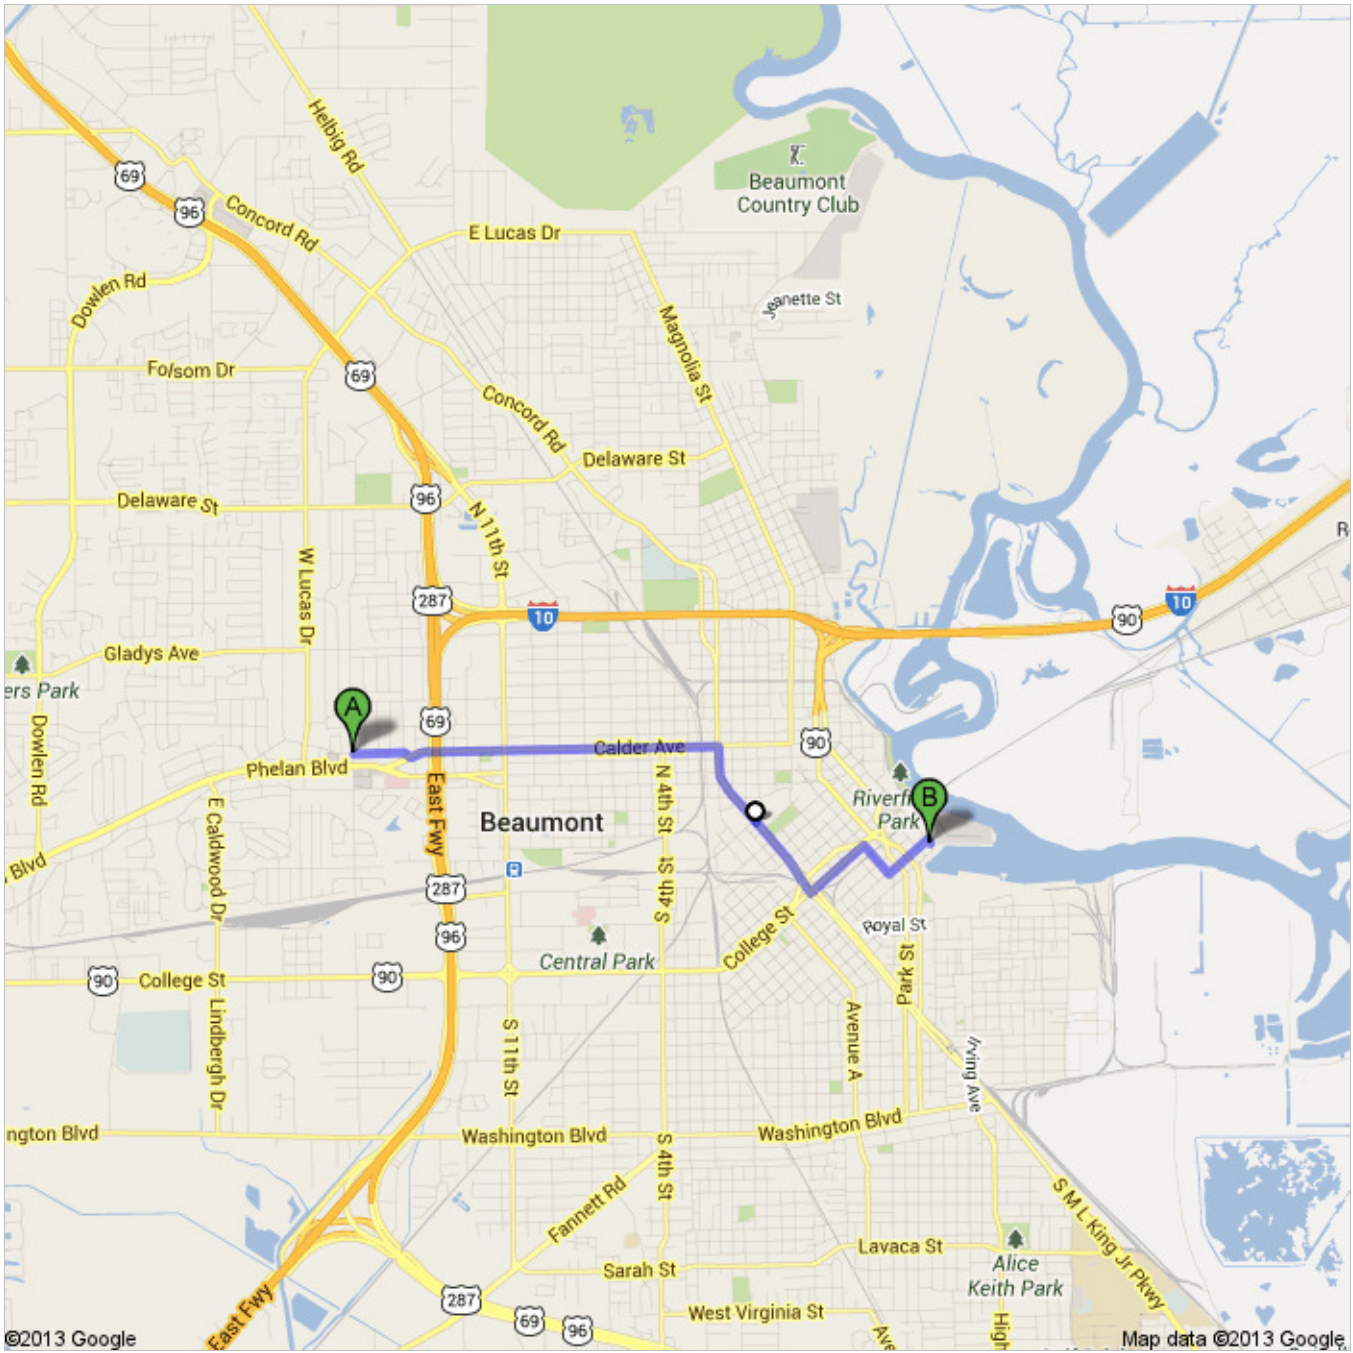

Directions to Port of Beaumont
1225 Main St, Beaumont, TX 77701
3.8 mi – about 14 mins

A Calder Ave, Beaumont, TX

1. Head **east** on **Calder Ave** toward **22nd St**
About 2 mins go 0.3 mi
total 0.3 mi
-  2. Turn left onto **Phelan Blvd** go 381 ft
total 0.4 mi
3. Continue onto **Calder Ave**
About 5 mins go 1.6 mi
total 2.0 mi
-  4. Turn right onto **N M L King Jr Pkwy** go 0.2 mi
total 2.1 mi
-  5. Keep left to continue on **S M L King Jr Pkwy**
About 2 mins go 0.8 mi
total 2.9 mi
-  6. Turn left onto **College St**
About 2 mins go 0.4 mi
total 3.3 mi
-  7. Turn right onto **Neches St**
About 55 secs go 0.2 mi
total 3.5 mi
-  8. Take the 2nd left onto **Franklin St**
About 2 mins go 0.3 mi
total 3.8 mi
-  9. Turn right onto **Main St**
Destination will be on the left go 138 ft
total 3.8 mi

B **Port of Beaumont**
1225 Main St, Beaumont, TX 77701

These directions are for planning purposes only. You may find that construction projects, traffic, weather, or other events may cause conditions to differ from the map results, and you should plan your route accordingly. You must obey all signs or notices regarding your route.

Map data ©2013 Google

Directions weren't right? Please find your route on maps.google.com and click "Report a problem" at the bottom left.